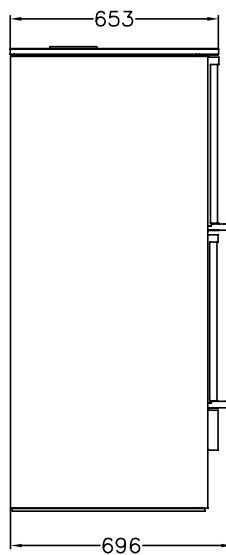

Z60F**WOOD STOVES**

mm 680x660xh1450

CE EN -13240 certification

Z60F

Black

STANDARD EQUIPMENT

- above flue \varnothing 150 mm
- oven of mm 350x520xh240
- oven features: 1 grid + 1 baking pan
- primary air thermostatic regulation
- external flue air \varnothing 80 mm

**DATA SHEET**

Energy Efficiency Class: A+	Efficiency: 85.1 %
Nominal heat output: 13.5 kw	Mean content of CO to 13% O ² : 0.05 %
Max heat output: 16.0 kw	Average DUST content to 13% O ₂ : 24 mg/Nm ³
Firebox capacity (LxPxH): 33x36x45 cm	Fill opening (LxH): 35x25 cm
Mean flue gas temperature: 230 °C	Flue gas mass flow: 11.0 g/s
Flue depression: mbar 0.12	Net weight/packaging included: kg 270/290