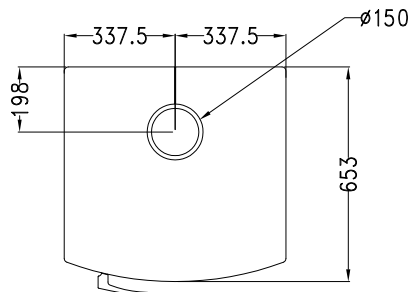

Z60F**WOOD STOVES**

mm 680x660xh1450

CE EN -13240 certification

Z60F

Black

STANDARD EQUIPMENT

- above flue \varnothing 150 mm
- oven of mm 350x520xh240
- oven features: 1 grid + 1 baking pan
- primary air thermostatic regulation
- external flue air \varnothing 80 mm

**DATA SHEET**

Energy Efficiency Class: A+	Efficiency: 85.1 %
Nominal heat output: 13.5 kw	Mean content of CO to 13% O ² : 0.05 %
Max heat output: 16.0 kw	Average DUST content to 13% O ₂ : 24 mg/Nm ³
Firebox capacity (LxPxH): 33x36x45 cm	Fill opening (LxH): 35x25 cm
Mean flue gas temperature: 230 °C	Flue gas mass flow: 11.0 g/s
Flue depression: mbar 0.12	Net weight/packaging included: kg 270/290