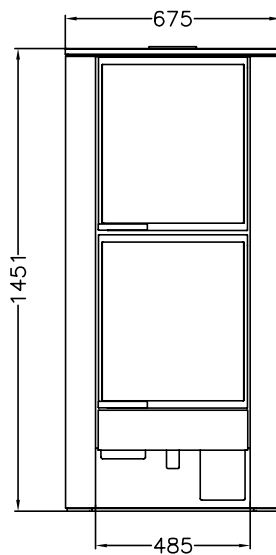

Z60F**WOOD STOVES**

mm 680x660xh1450

CE EN -13240 certification

Z60F

Black

STANDARD EQUIPMENT

- above flue \varnothing 150 mm
- oven of mm 350x520xh240
- oven features: 1 grid + 1 baking pan
- primary air thermostatic regulation
- external flue air \varnothing 80 mm

**DATA SHEET**

Energy Efficiency Class: A+	Efficiency: 85.1 %
Nominal heat output: 13.5 kw	Mean content of CO to 13% O ² : 0.05 %
Max heat output: 16.0 kw	Average DUST content to 13% O ₂ : 24 mg/Nm ³
Firebox capacity (LxPxH): 33x36x45 cm	Fill opening (LxH): 35x25 cm
Mean flue gas temperature: 230 °C	Flue gas mass flow: 11.0 g/s
Flue depression: mbar 0.12	Net weight/packaging included: kg 270/290