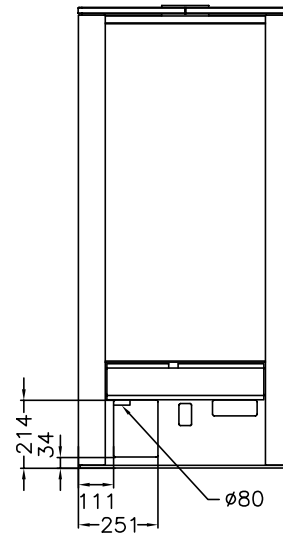

Z60F**WOOD STOVES**

mm 680x660xh1450

CE EN -13240 certification

Z60F

Black

STANDARD EQUIPMENT

- above flue \varnothing 150 mm
- oven of mm 350x520xh240
- oven features: 1 grid + 1 baking pan
- primary air thermostatic regulation
- external flue air \varnothing 80 mm

**DATA SHEET**

Energy Efficiency Class: A+	Efficiency: 85.1 %
Nominal heat output: 13.5 kw	Mean content of CO to 13% O ² : 0.05 %
Max heat output: 16.0 kw	Average DUST content to 13% O ₂ : 24 mg/Nm ³
Firebox capacity (LxPxH): 33x36x45 cm	Fill opening (LxH): 35x25 cm
Mean flue gas temperature: 230 °C	Flue gas mass flow: 11.0 g/s
Flue depression: mbar 0.12	Net weight/packaging included: kg 270/290